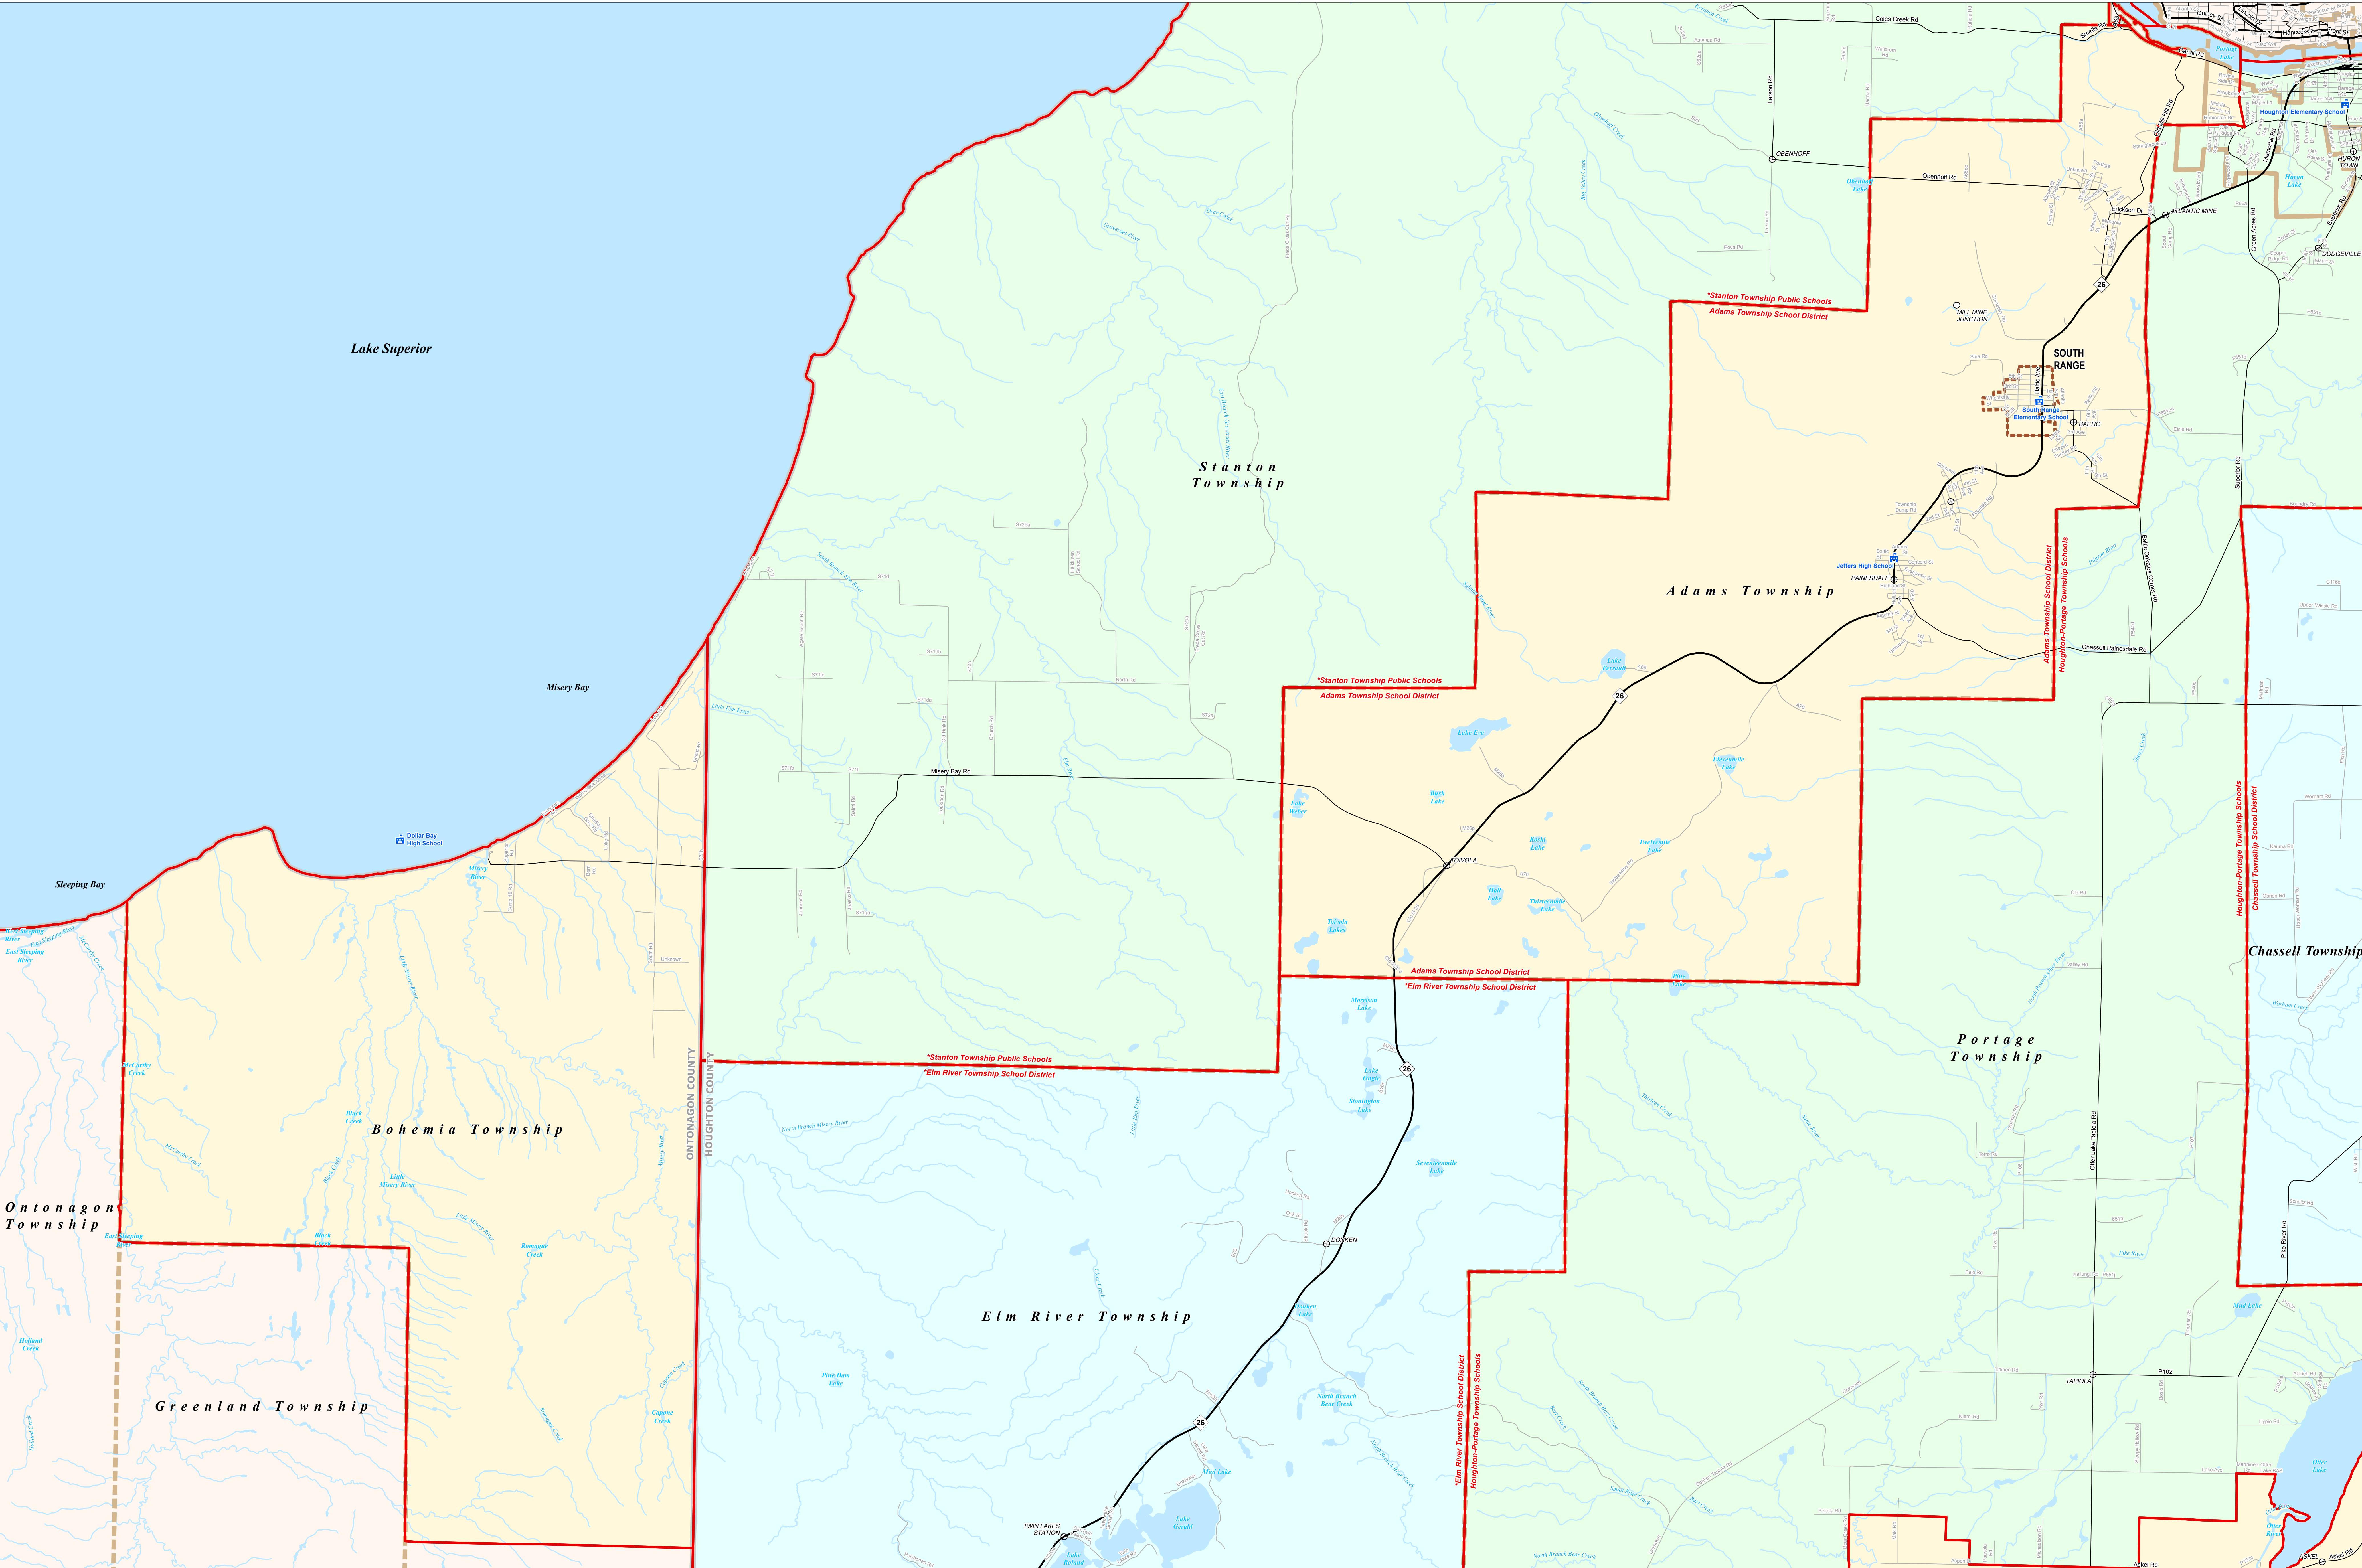

ADAMS TOWNSHIP SCHOOL DISTRICT

Copper Country ISD

0 0.25 0.5 1 Miles

Legend	
School District	Unincorporated Place
County	School
City	Water Feature
Township	Freeway
Village	Highway
Census Designated Place	Primary Road
	Local Road
	Railroad
	River, Stream, or Drain